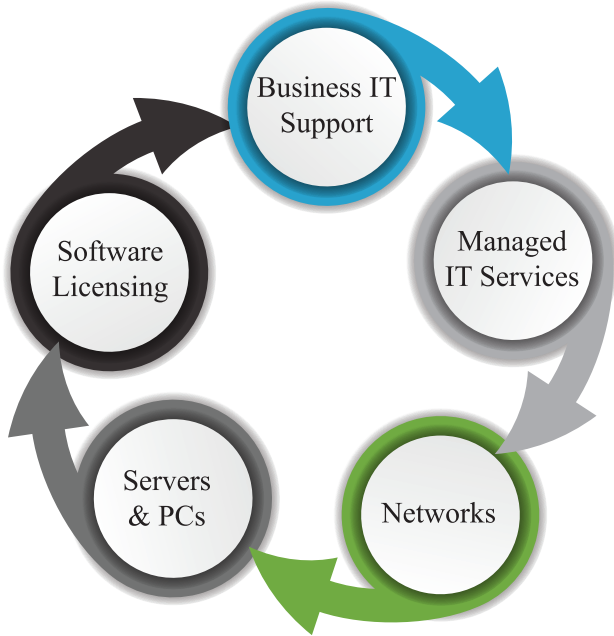

In Kind Donations

ProponentIT
Rocky Mountain Power
Ned Young
Wiggins & Co., P.C.

Fast, Efficient, and Reliable IT Services For Your Business.

801-621-2999
Free On-Site Consultation

Proponent IT proudly supports The Heritage Theatre and its efforts to bring and keep the performing arts in the community.